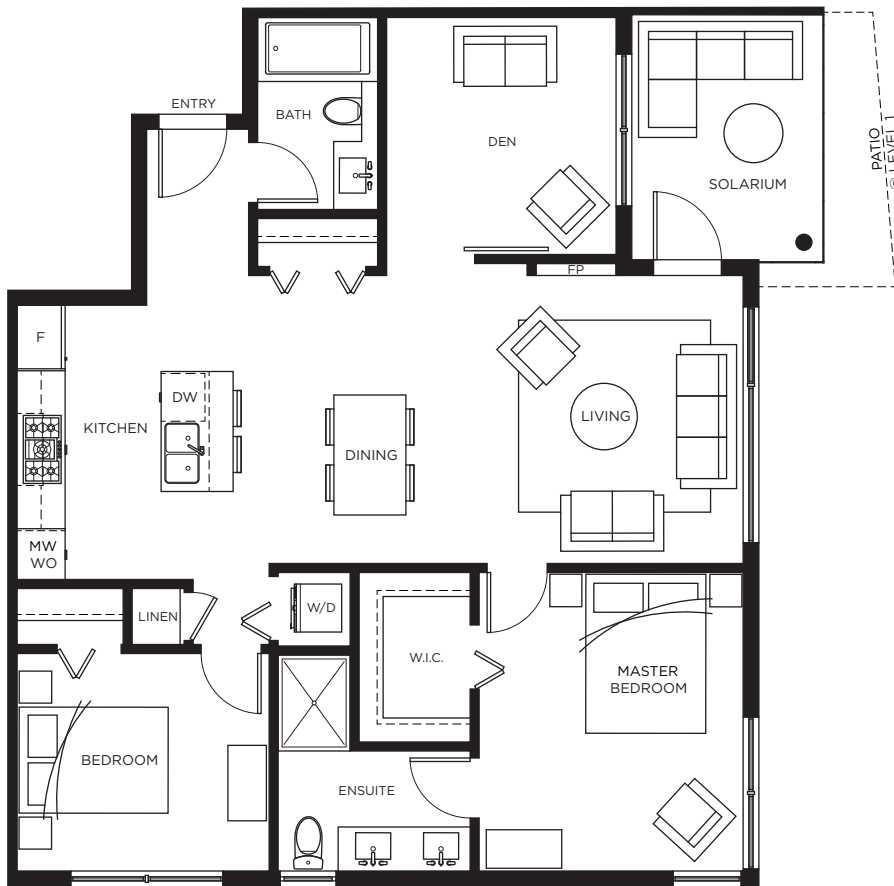

Two bedrooms, den and two baths

Interior Space: 995 sf

Solarium: 85 sf

Total Living Space: 1,080 sf

In a continuing effort to make product improvements, the developer reserves the right to modify or change plans, specifications, and features without notice. Floorplans, elevations, room sizes, decks, and square footages are approximate and may slightly vary from the actual built home. Renderings are artist illustrations. Furniture and décor items are shown as example only and are not included. This is not an offering for sale. Any such offer may only be made with a BC Disclosure Statement. E.&O.E.